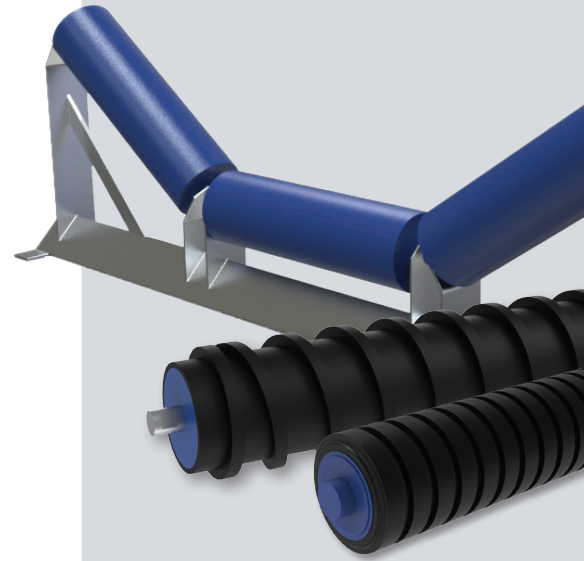

TYPES OF ROLLERS:

- ▶ Plain steel rollers
- ▶ Impact rollers
- ▶ Guide rollers
- ▶ HDPE rollers
- ▶ Rubber disc rollers
- ▶ Rubber screw rollers

TYPES OF IDLERS:

- ▶ Trough idlers
- ▶ V-return idlers
- ▶ Weigh idlers
- ▶ Impact idlers
- ▶ Suspended idlers
- ▶ Transition idlers
- ▶ Trough Training idlers
- ▶ Picking idlers (3 roll, 4 roll & 5 roll)
- ▶ Flat return idler
- ▶ Flat carry idler
- ▶ Rubber disc return idlers
- ▶ Return training idlers
- ▶ Inverted V return trainer idlers
- ▶ Dropdown impact/carry idlers (3 roll, 6 roll & 10 roll)

ROLLER CAPABILITY

Maximum roller diameter	Ø 54mm up to Ø 219mm
Maximum face width	3500mm +
Roller tube thickness	Steel : 3.5mm to 8mm HDPE : 10mm to 20mm
Roller material type	Steel, HDPE, Composite, Stainless Steel, Aluminum
Weld type	Automatic Weld
TIR	Best in class - complying to all standards
Balanced rollers	ISO 1940 G40, G16 or G6.3
Bearings	SKF, FAG, NTN, LYC